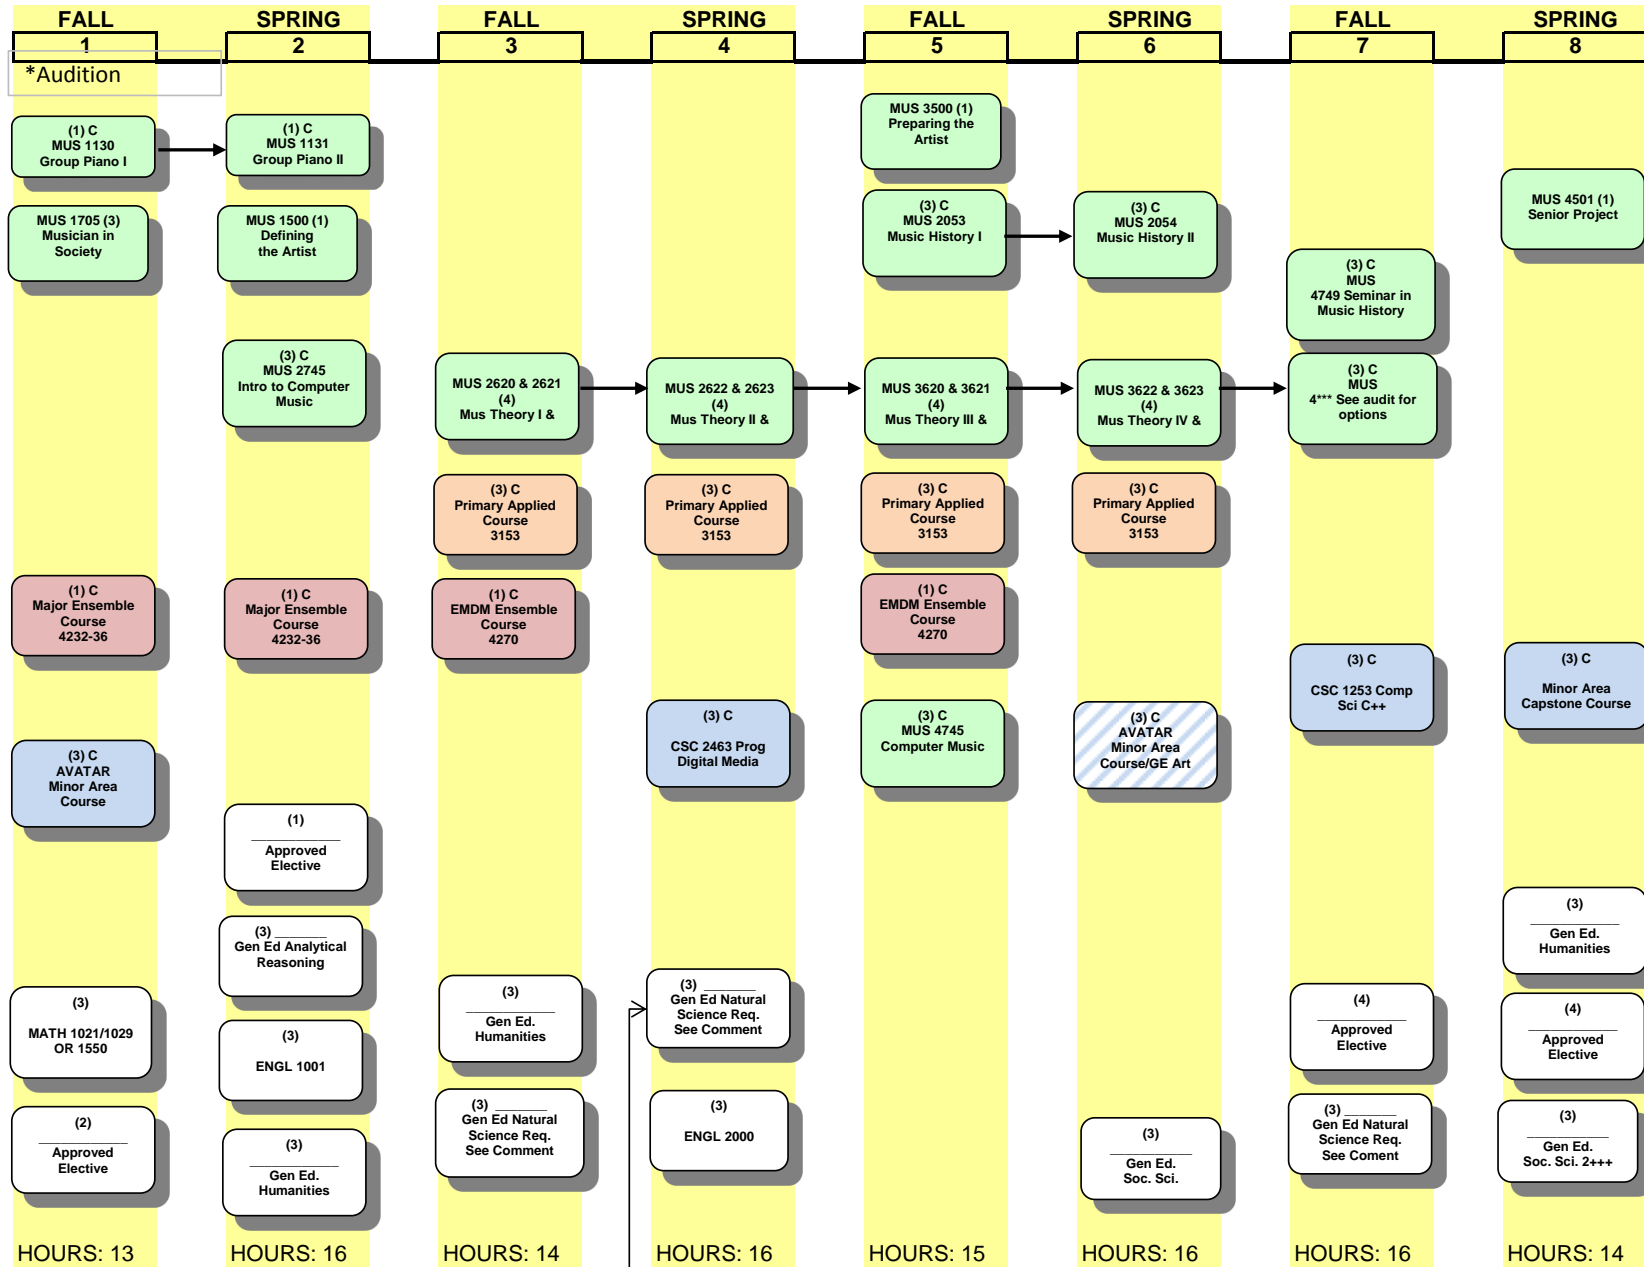

BA- MUSIC EMDM

HOURS: 13

HOURS: 16

HOURS: 14

HOURS: 16

HOURS: 15

HOURS: 16

HOURS: 16

HOURS: 14

Flowchart Legend

Credit Required
 Gen Ed Nat Sci; 1 seq Phys or Life Science, 1 add'l course in opposite choice from sequence

Patterned boxes represent courses that meet 2 req't's (ex: Gen ed & minor req't)