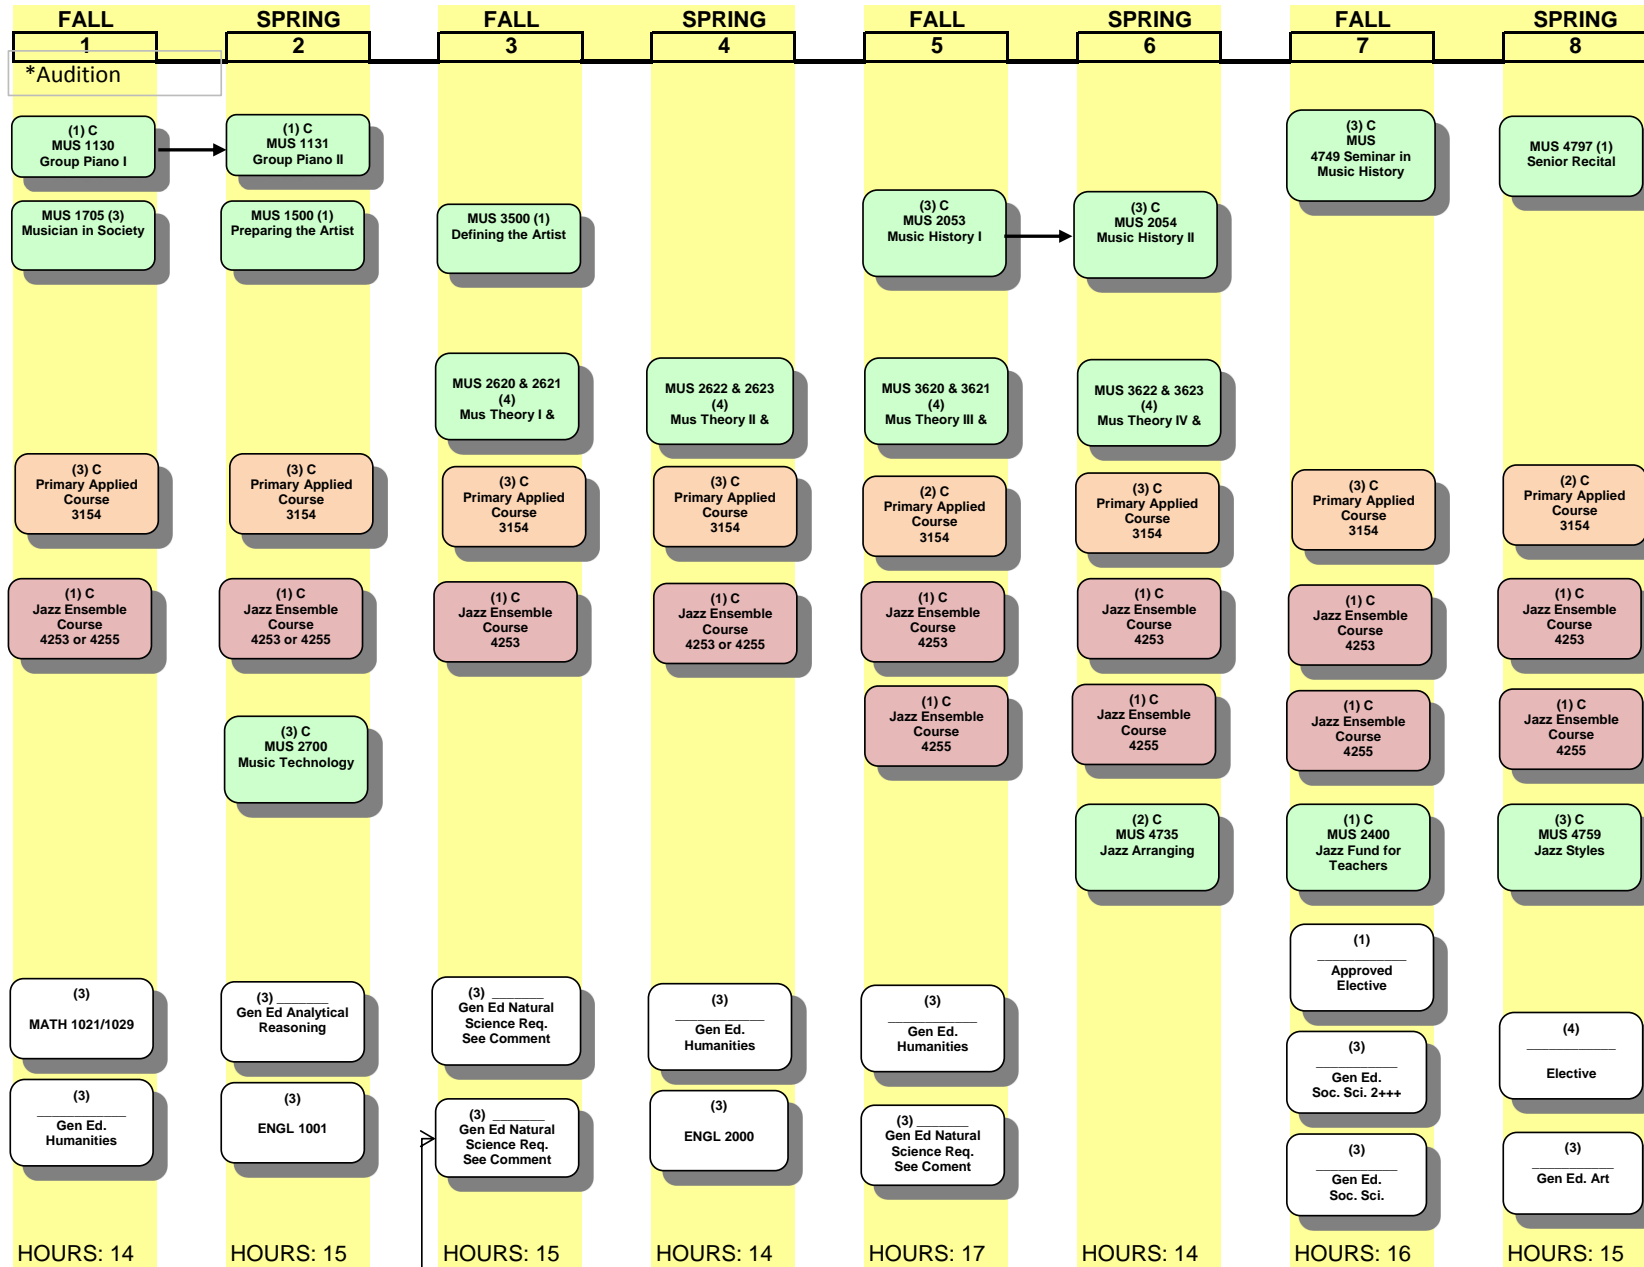

BA- MUSIC Jazz Concentration

Flowchart Legend

Credit Required
 Gen Ed Nat Sci; 1 seq Phys or Life Science, 1 add'l course
 in opposite choice from sequence

(X) where X is the number of credit hours

C Grade of 'C' or better required

MUS 1700 Recital Hour, take every semester