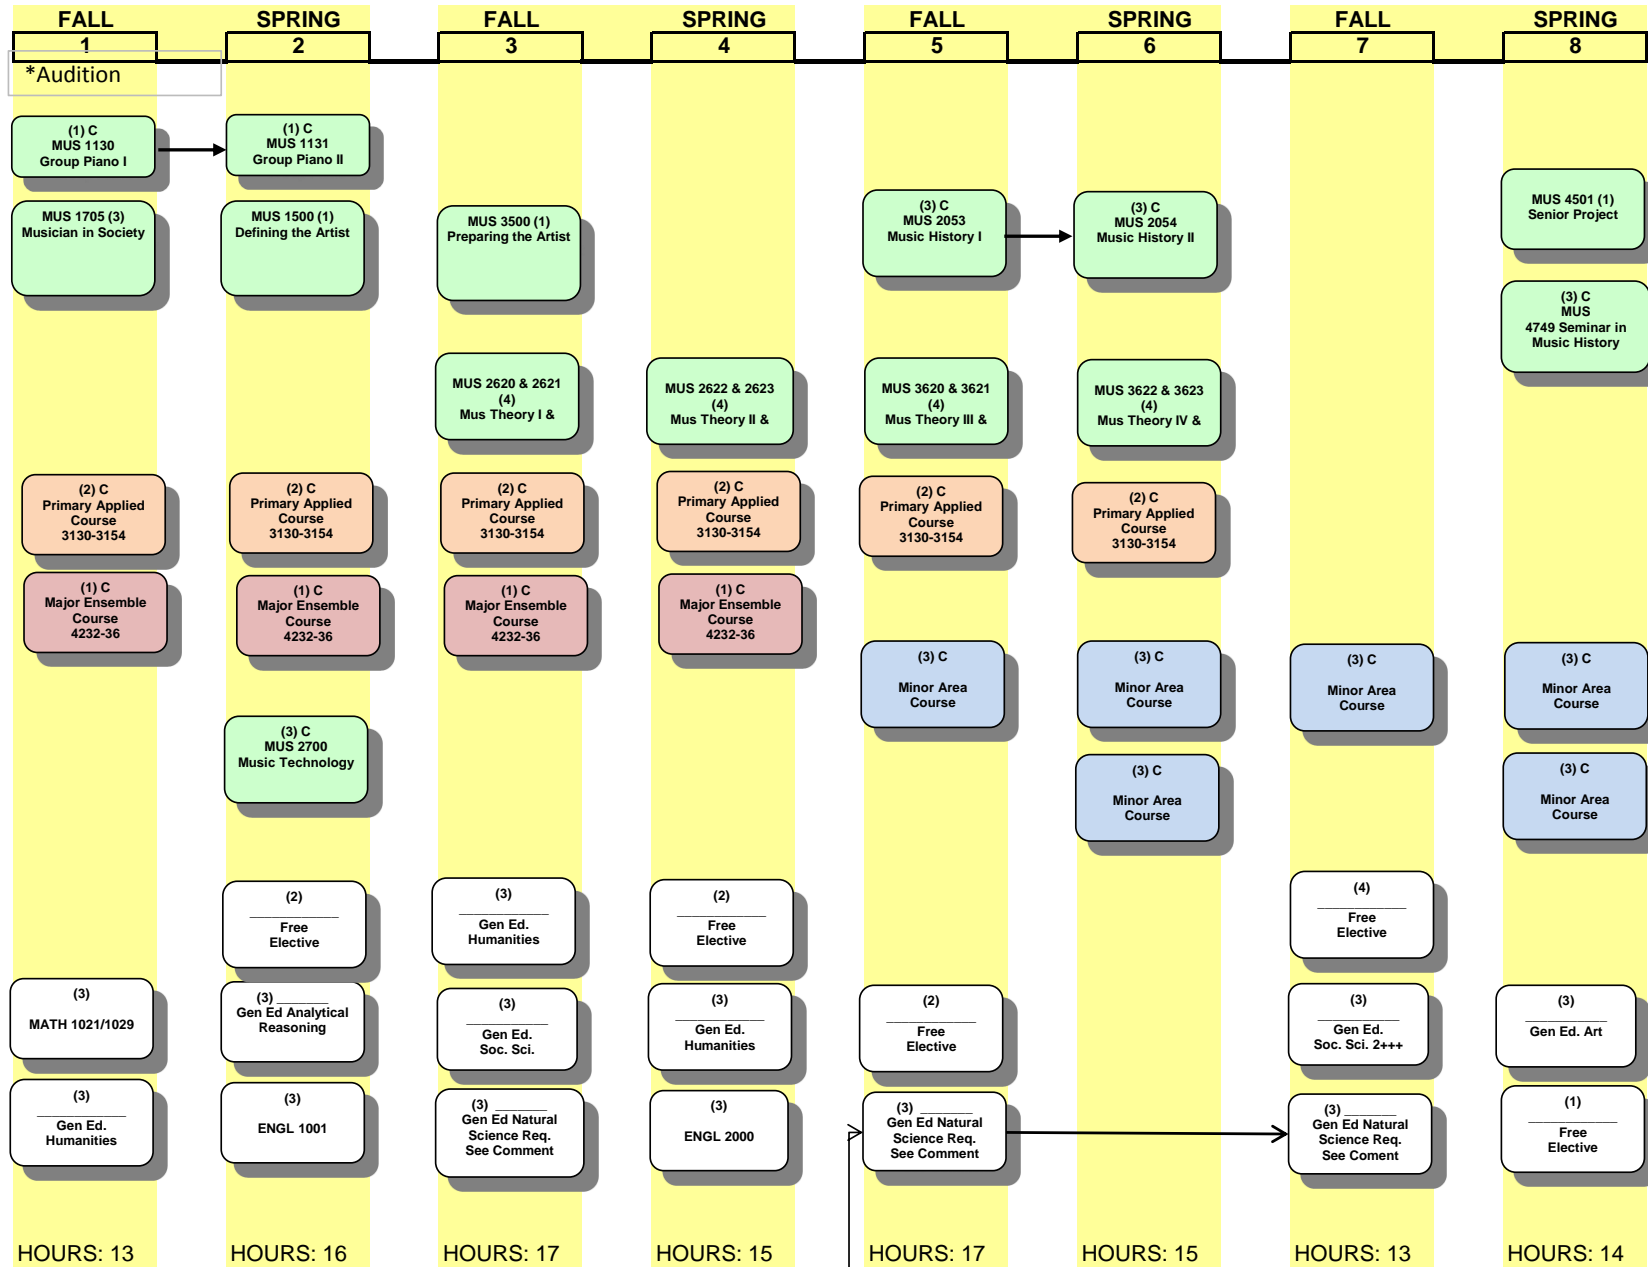

# BA- MUSIC

### Flowchart Legend

→ Credit Required  
 Gen Ed Nat Sci; 1 seq Phys or Life Science, 1 add'l course  
 in opposite choice from sequence

(X) where X is the number of credit hours

C Grade of 'C' or better required