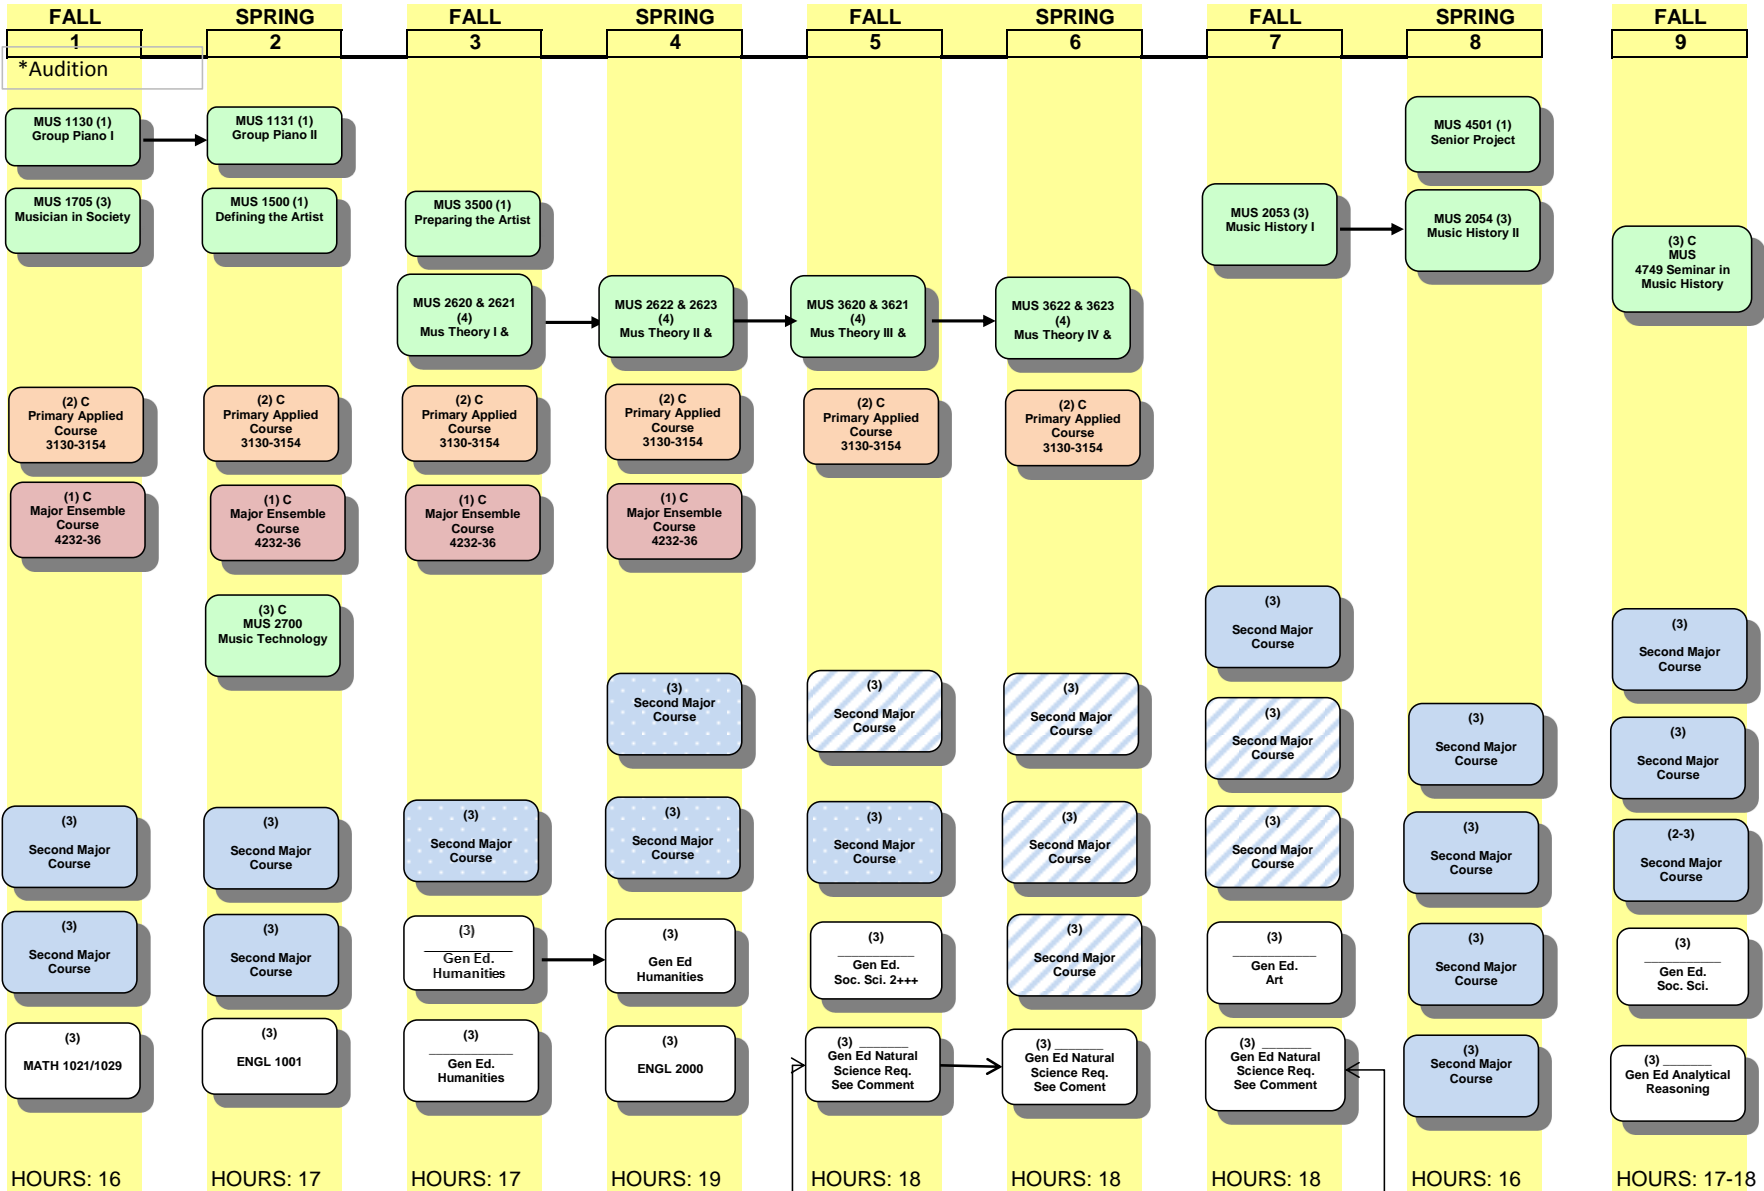

General Catalog 2017-2018
 BA- MUSIC With Second Degree (where 2nd = 65 hours of credit) MDA cannot guarantee hours needed for second major. Students must discuss with appropriate college for exact requirements of second major.

BA- DBL MJ

College of Music & Dramatic Arts

YEAR 5

Flowchart Legend

→ Credit Required

Gen Ed Nat Sci; 1 seq Phys or Life Science, 1 addtl course in opposite choice from sequence

Patterned boxes indicate second-major courses that also apply to Music major as electives /waived minor courses