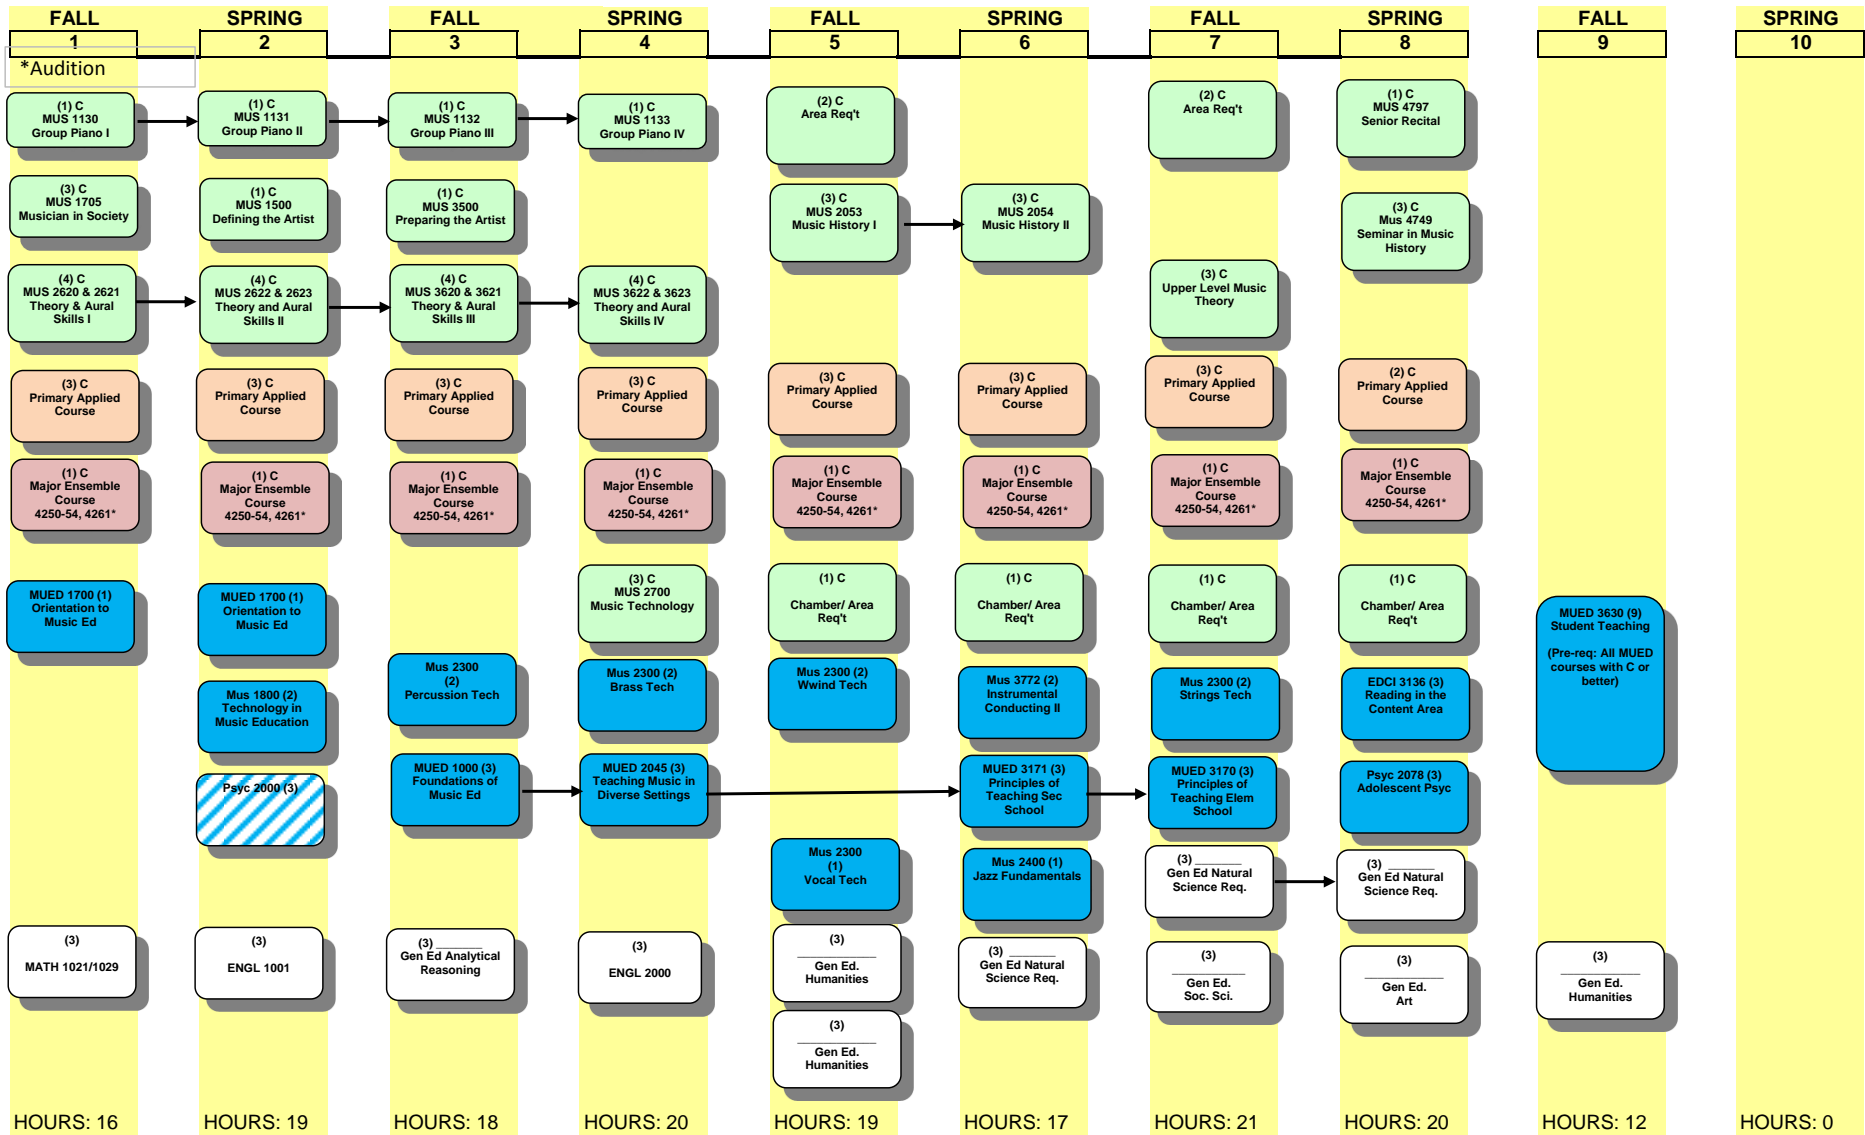

BM W/ BME INSTM

Option 1- 4.5 years

YEAR 5

Flowchart Legend

→ Credit Required

Patterned boxes indicate courses that count for two req'ts (ex: Major req't and