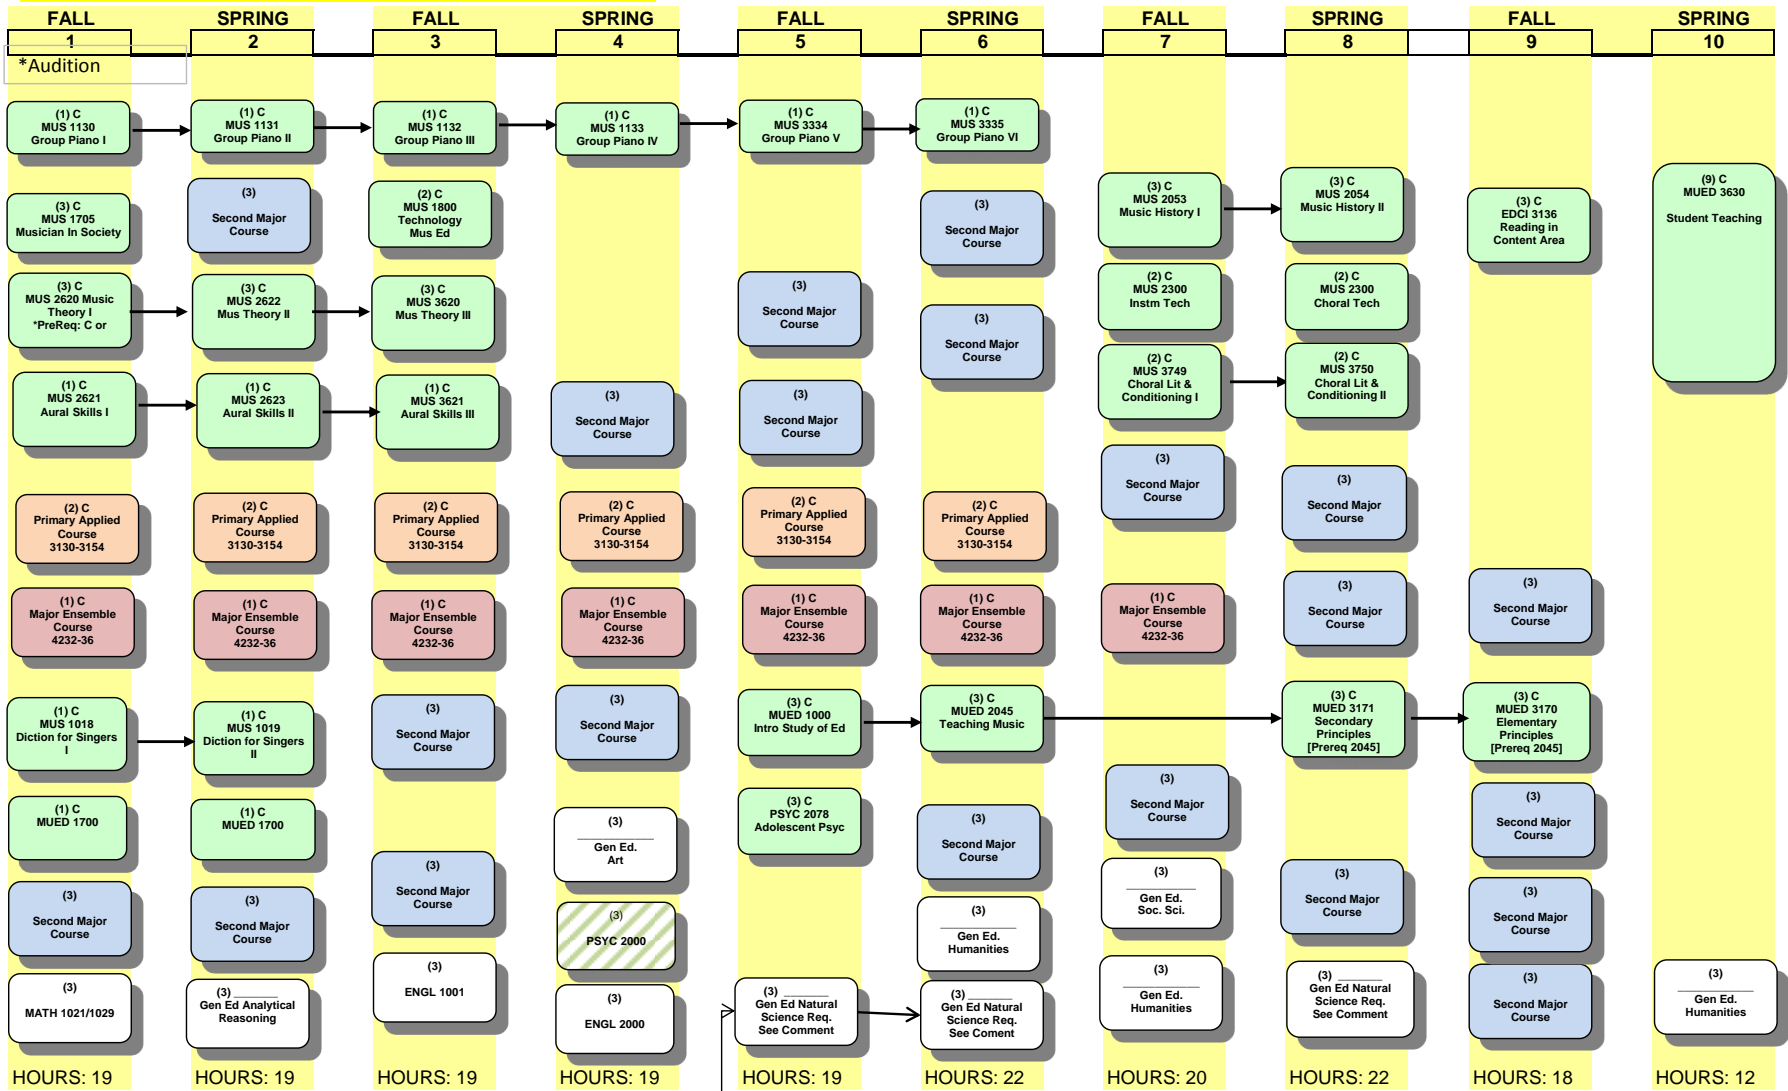

BME-VOCAL w/ 2nd MJ

Flowchart Legend

Credit Required
Gen Ed Nat Sci; 1 seq Phys or Life Science, 1 addtl course in opposite choice from sequence

(X) where X is the number of credit hours
Patterned boxes indicate courses that count for two req'ts (ex: Major req't and