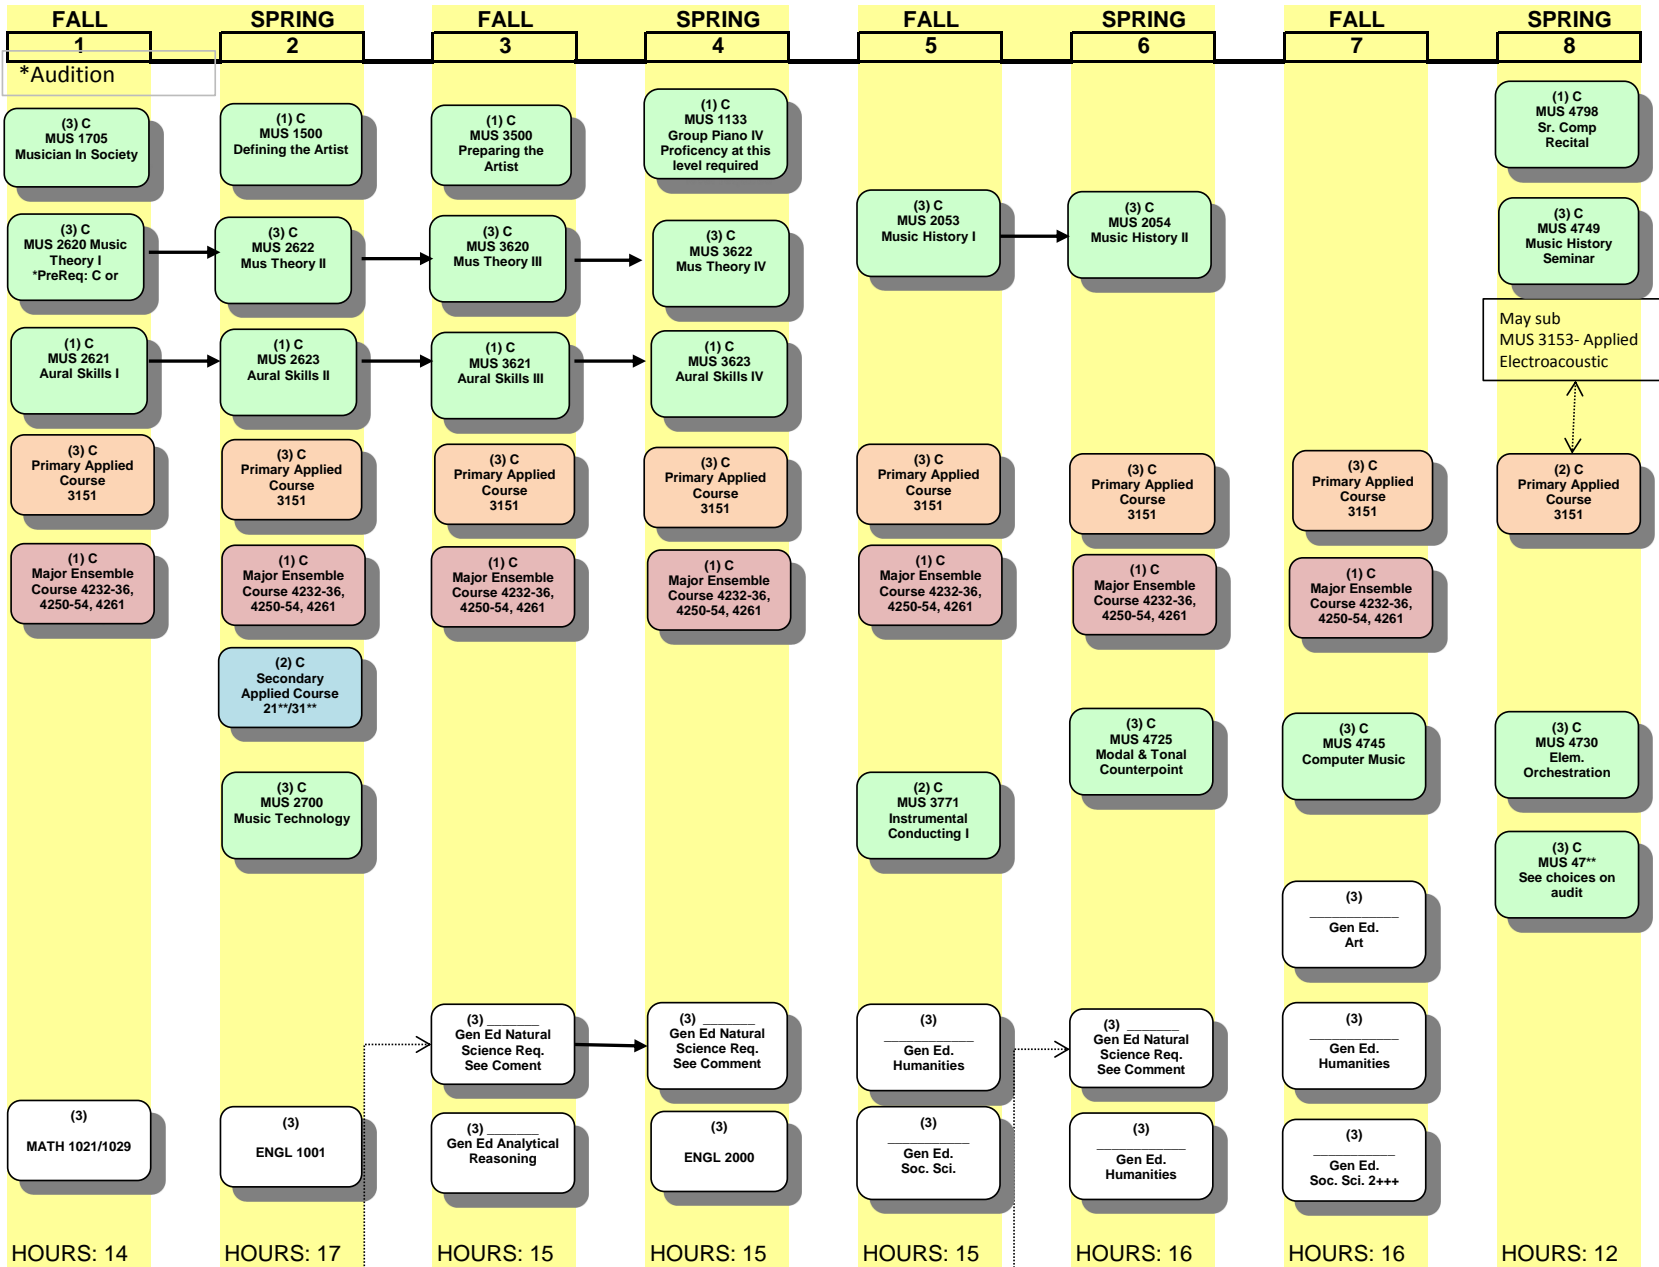

BM- MUSIC-Composition

Flowchart Legend

Credit Required
Gen Ed Nat Sci; 1 seq Phys or Life Science, 1 add'l course in opposite choice from sequence

(X) where X is the number of credit hours