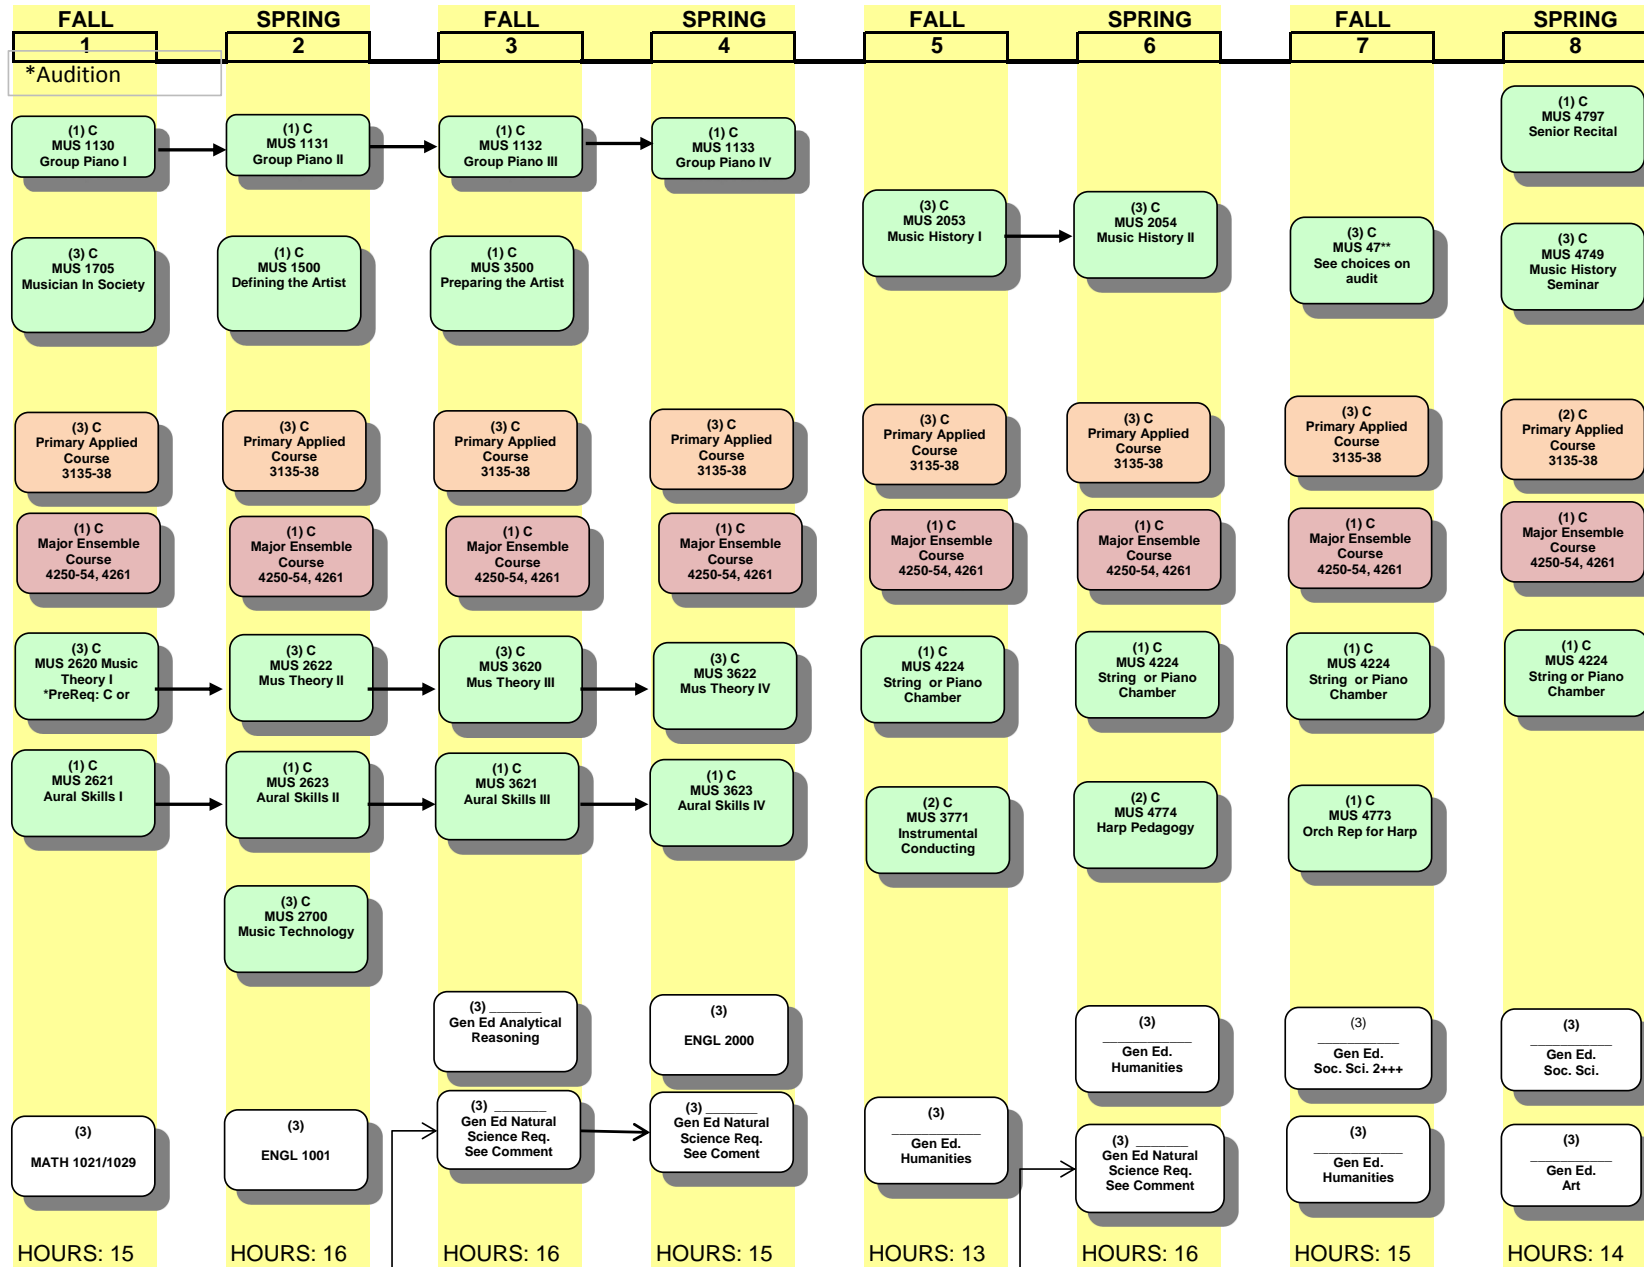

# BM- MUSIC-HARP

**Flowchart Legend**

Credit Required  
Gen Ed Nat Sci; 1 seq Phys or Life Science, 1 add'l course in opposite choice from sequence

(X) where X is the number of credit hours

C Grade of 'C' or better required