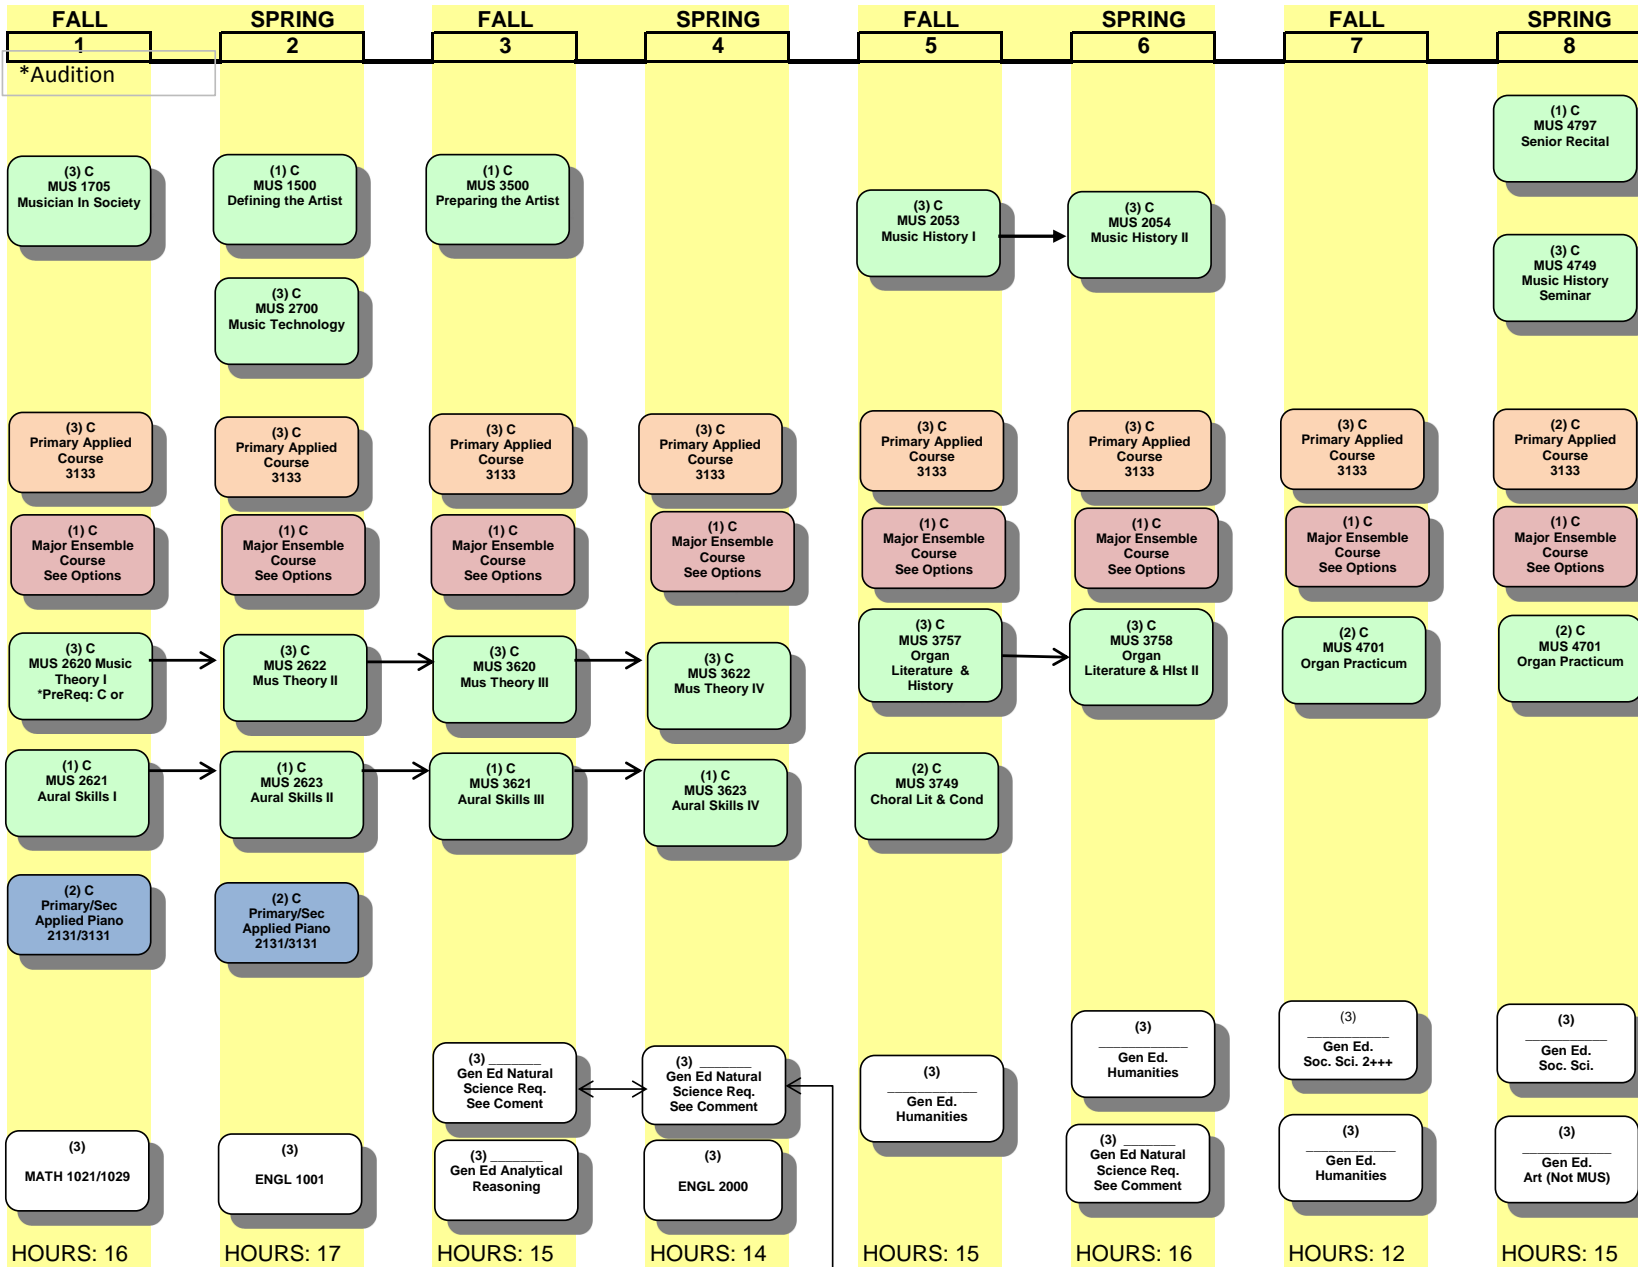

BM- MUSIC ORGAN

Flowchart Legend

→ Credit Required

Gen Ed Nat Sci; 1 seq Phys or Life Science, 1 add'l course in opposite choice from sequence

(X) where X is the number of credit hours * Offered in all years
 C Grade of 'C' or better required