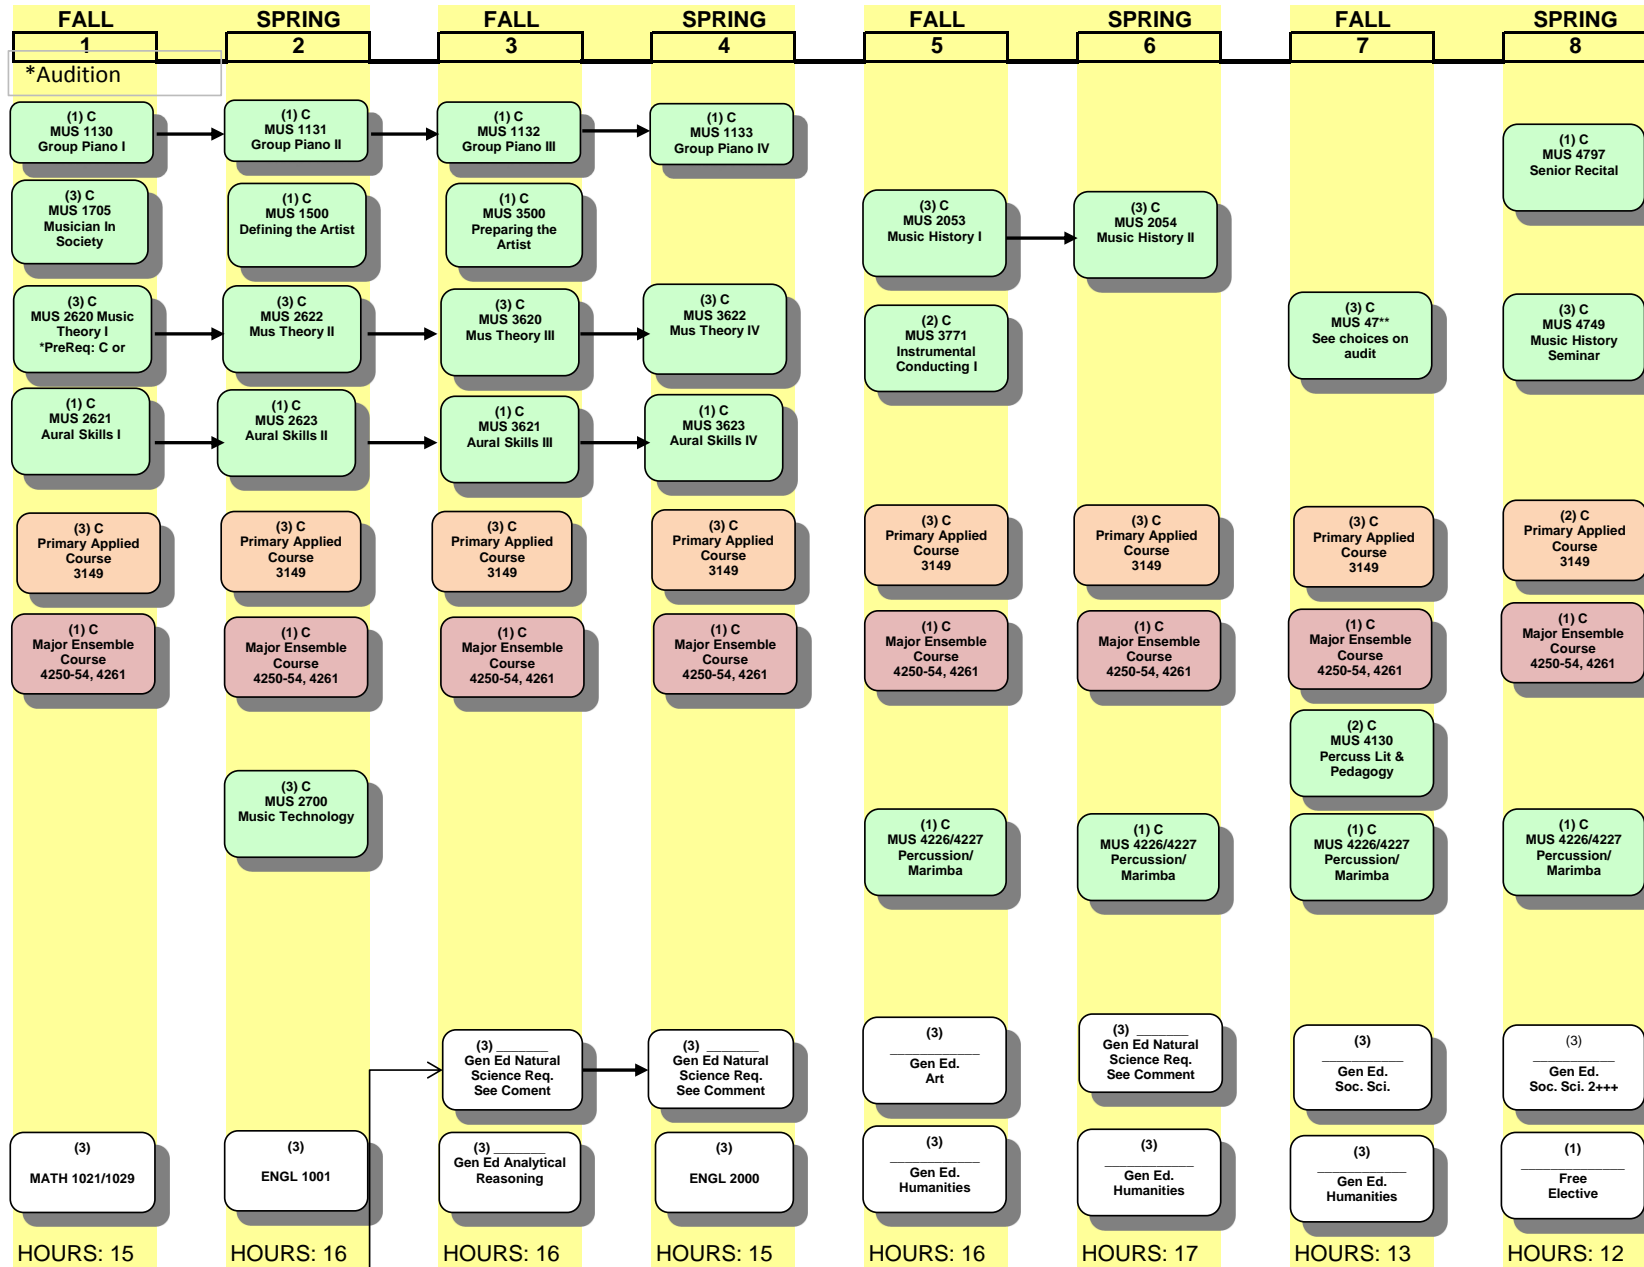

BM- MUSIC-Percussion

Flowchart Legend

→ Credit Required
 Gen Ed Nat Sci; 1 seq Phys or Life Science, 1 add'l course in opposite choice from sequence

(X) where X is the number of credit hours

C Grade of 'C' or better required