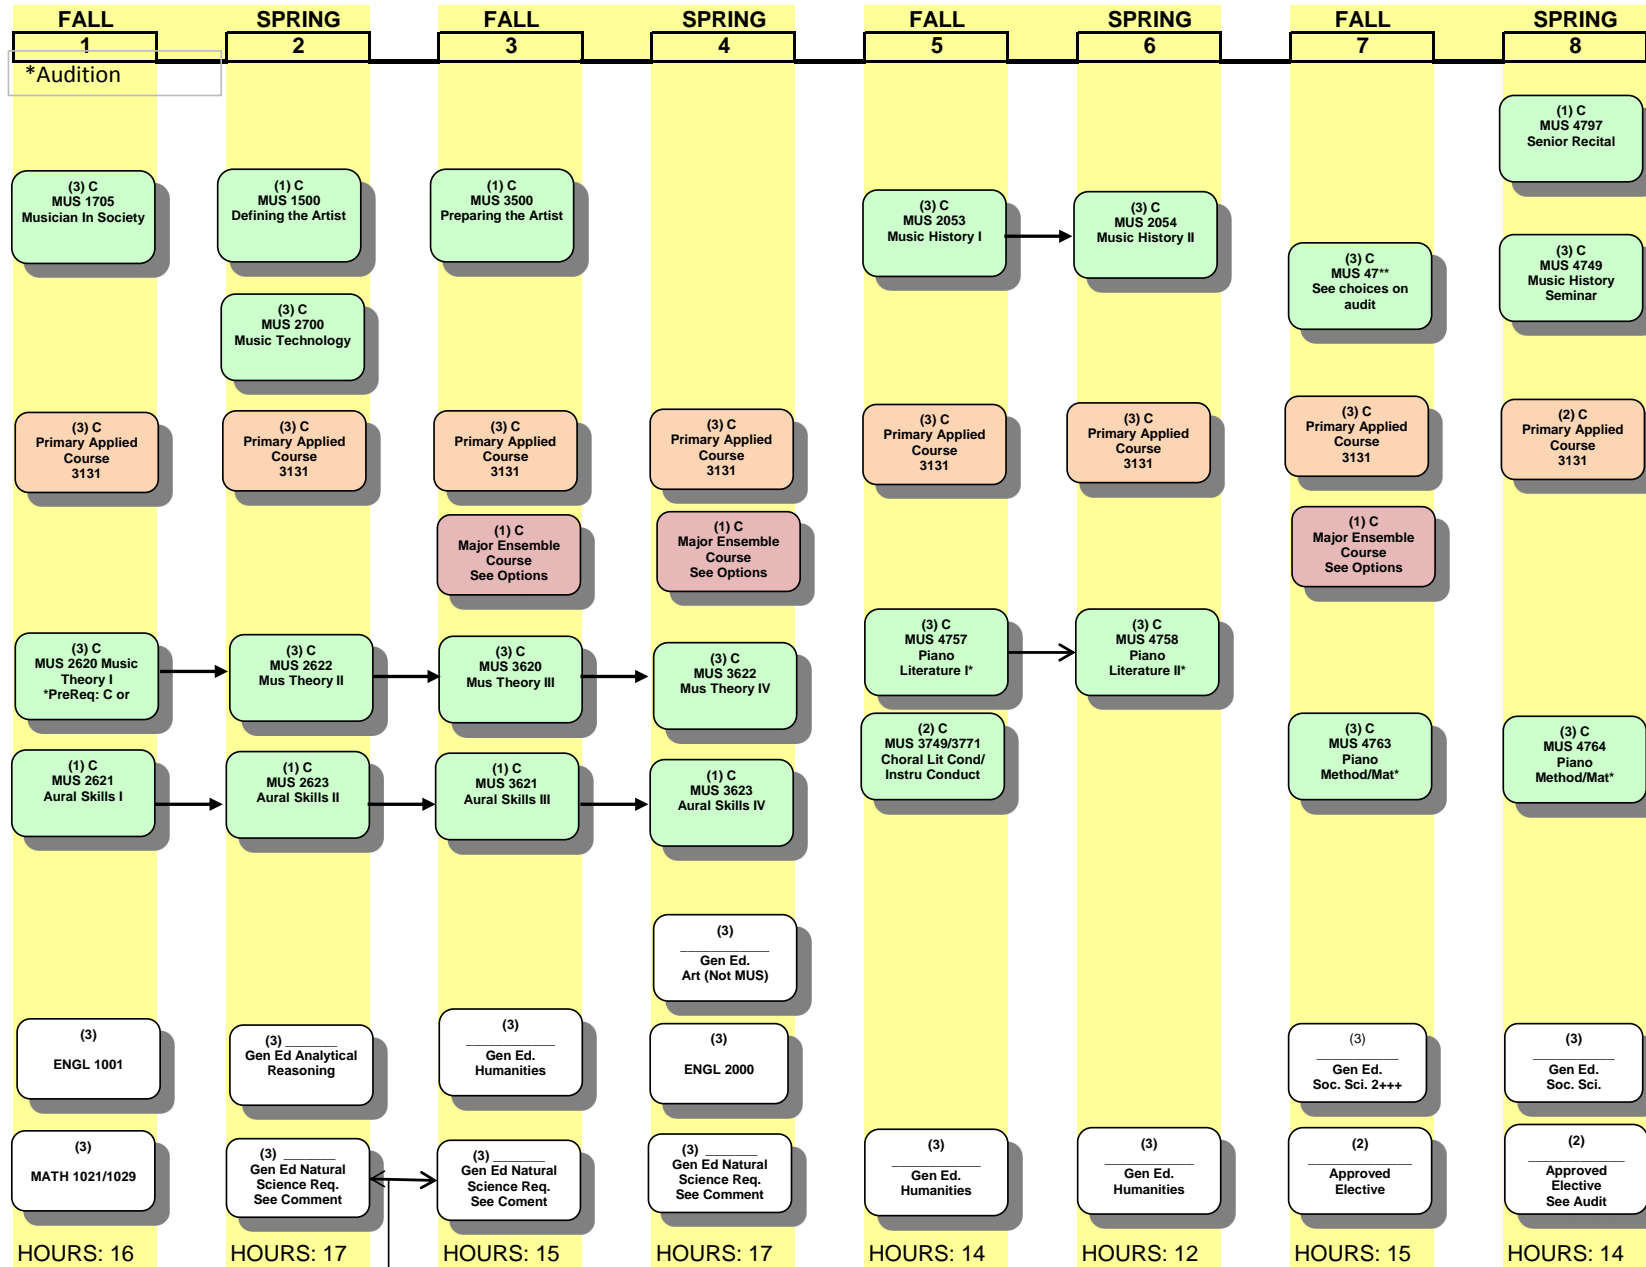

# BM- MUSIC-PIANO PERF

### Flowchart Legend

→ Credit Required  
 Gen Ed Nat Sci; 1 seq Phys or Life Science, 1 add'l course  
 in opposite choice from sequence

(X) where X is the number of credit hours \* Offered in all years  
 C Grade of 'C' or better required