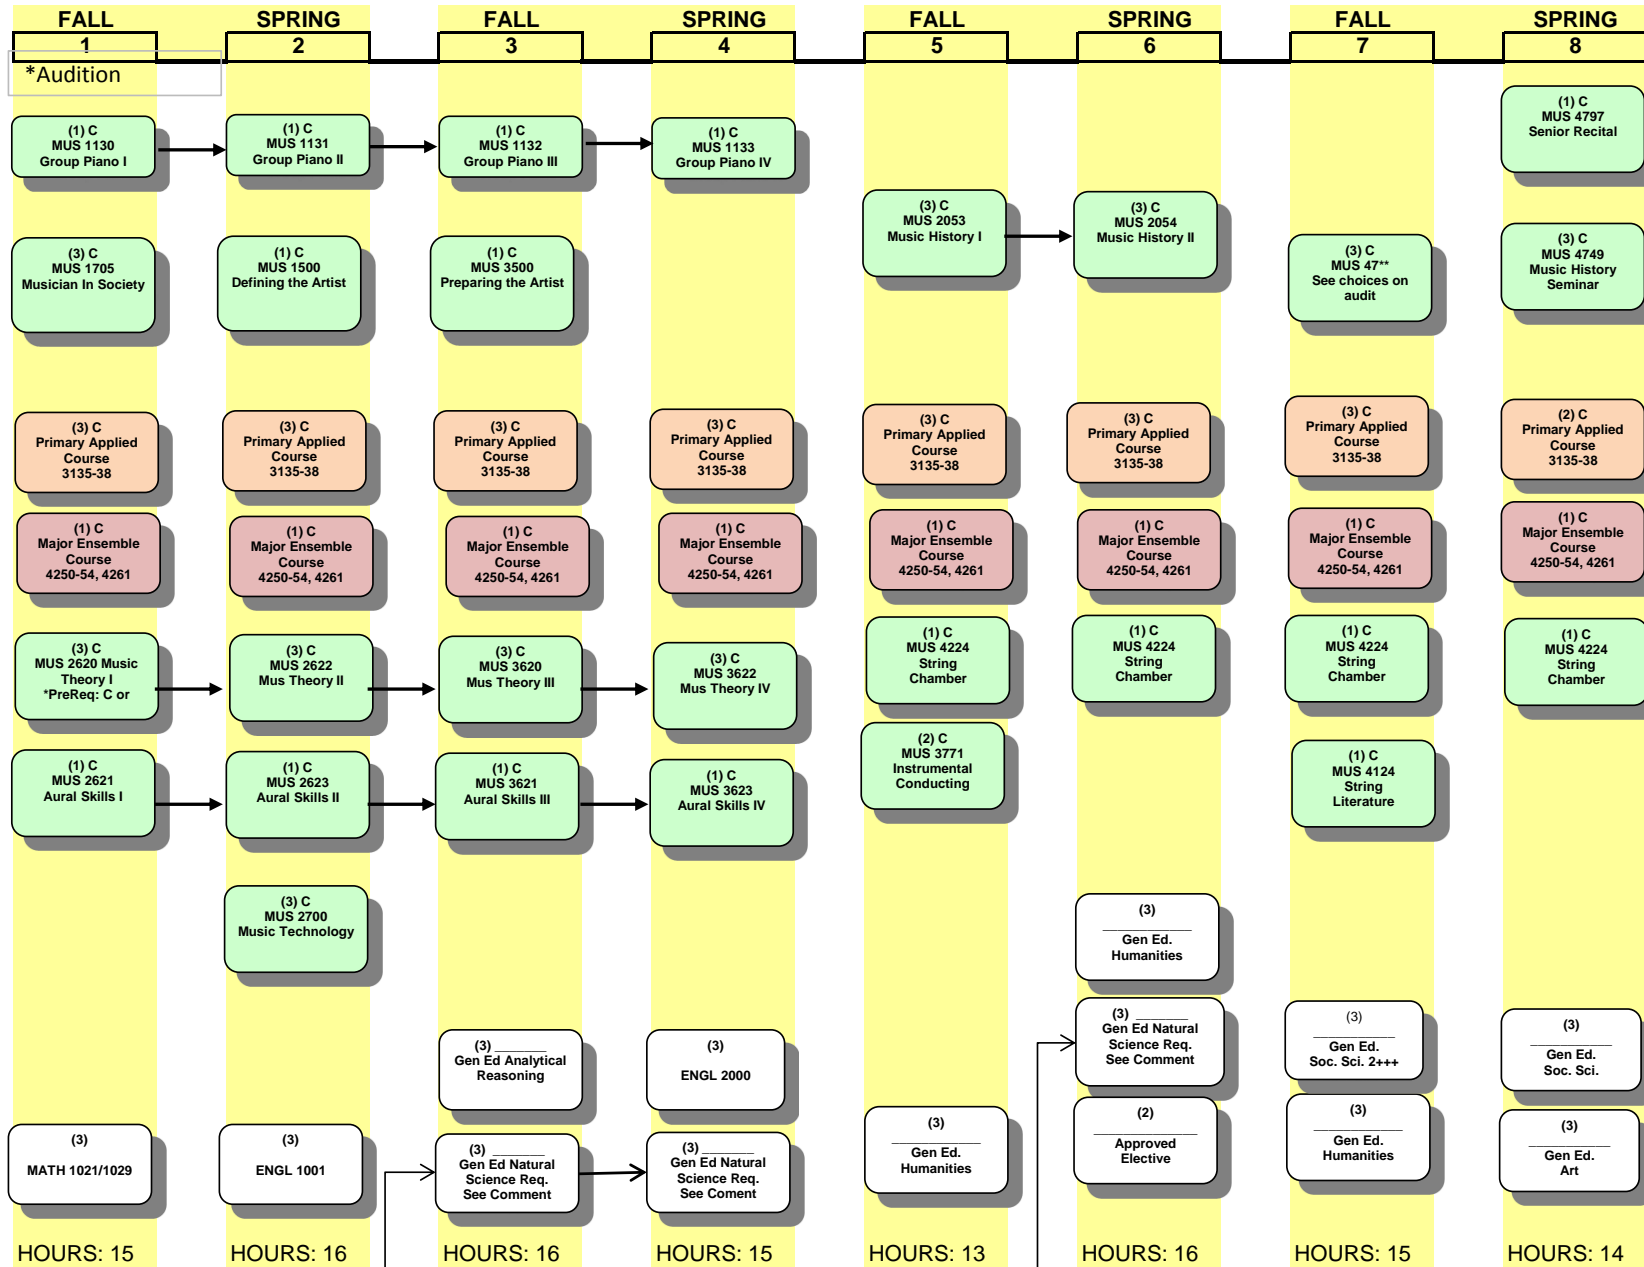

BM- MUSIC-STRING

Flowchart Legend

→ Credit Required
 Gen Ed Nat Sci; 1 seq Phys or Life Science, 1 add'l course
 in opposite choice from sequence

(X) where X is the number of credit hours

C Grade of 'C' or better required