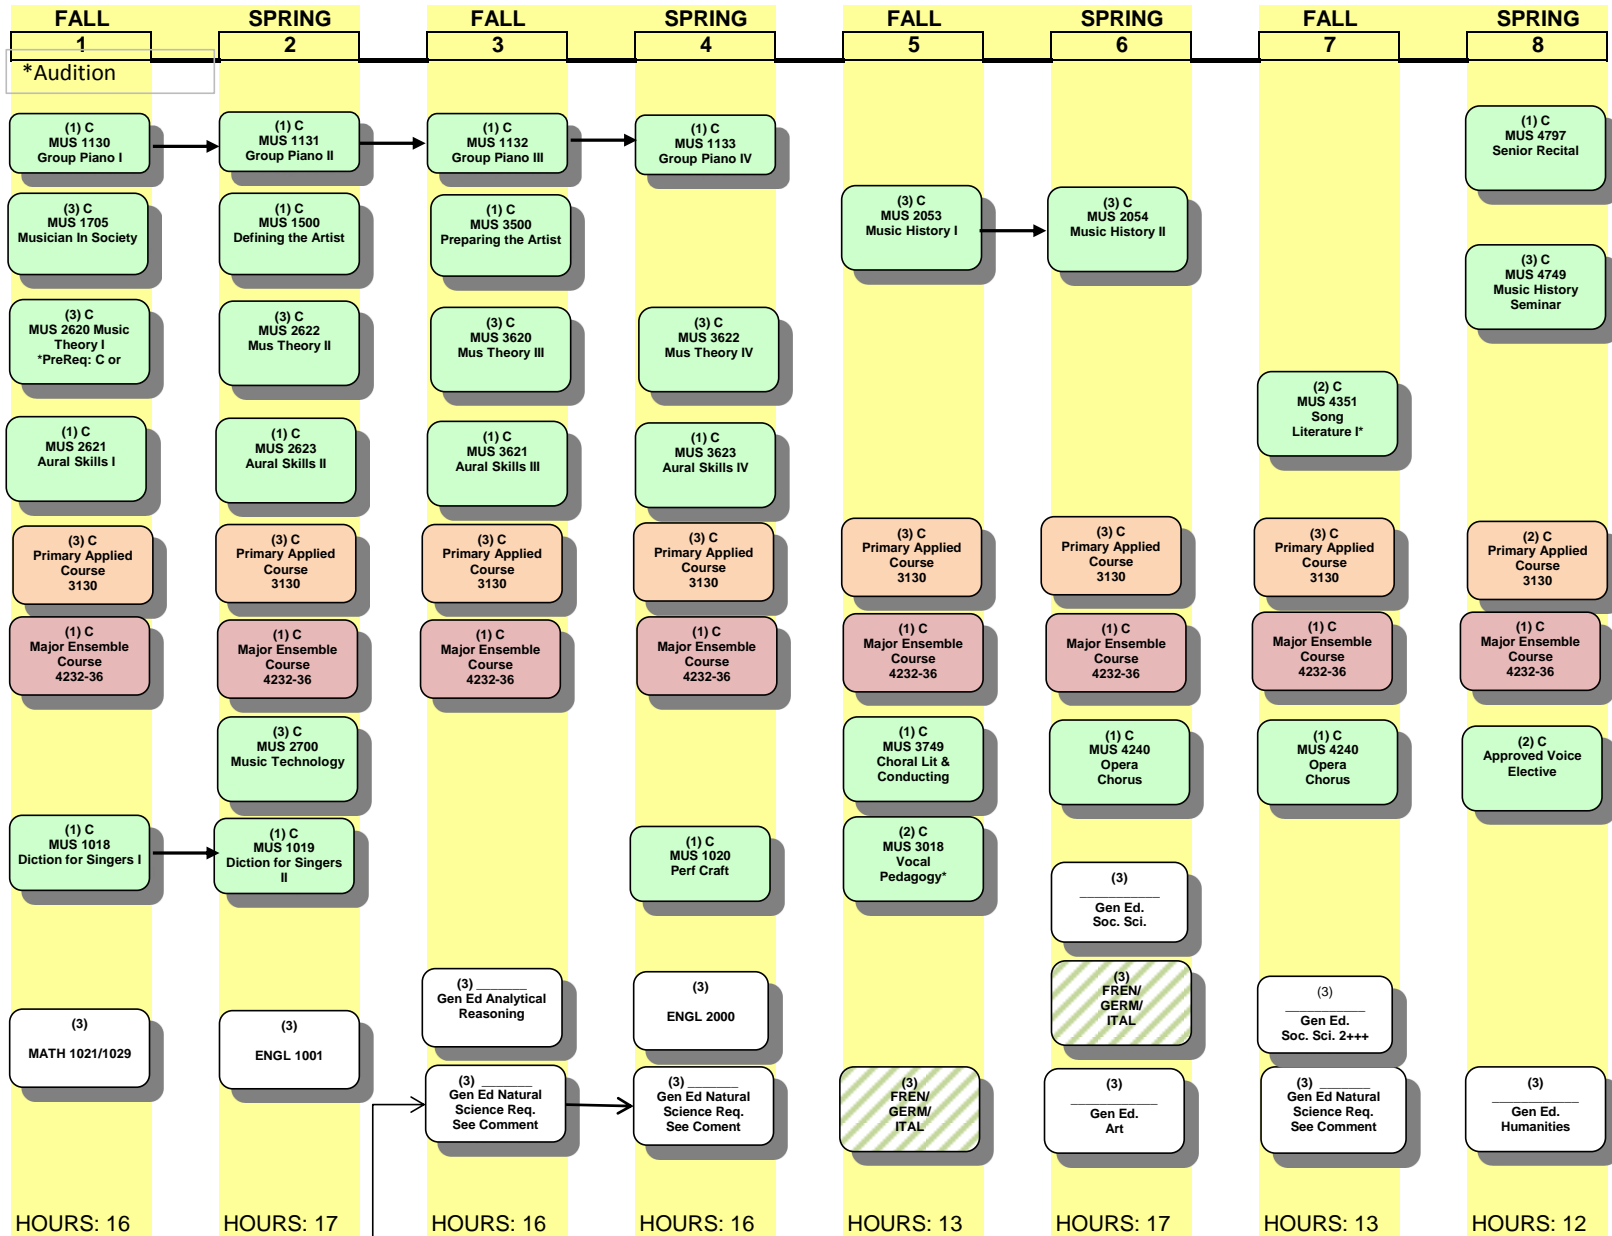

# BM- MUSIC-VOICE

### Flowchart Legend

\* Offered in alt years

→ Credit Required  
 Gen Ed Nat Sci; 1 seq Phys or Life Science, 1 add'l course in opposite choice from sequence

(X) where X is the number of credit hours  
 Patterned boxes represent courses that meet 2 req'ts (ex: Gen ed & major req't)