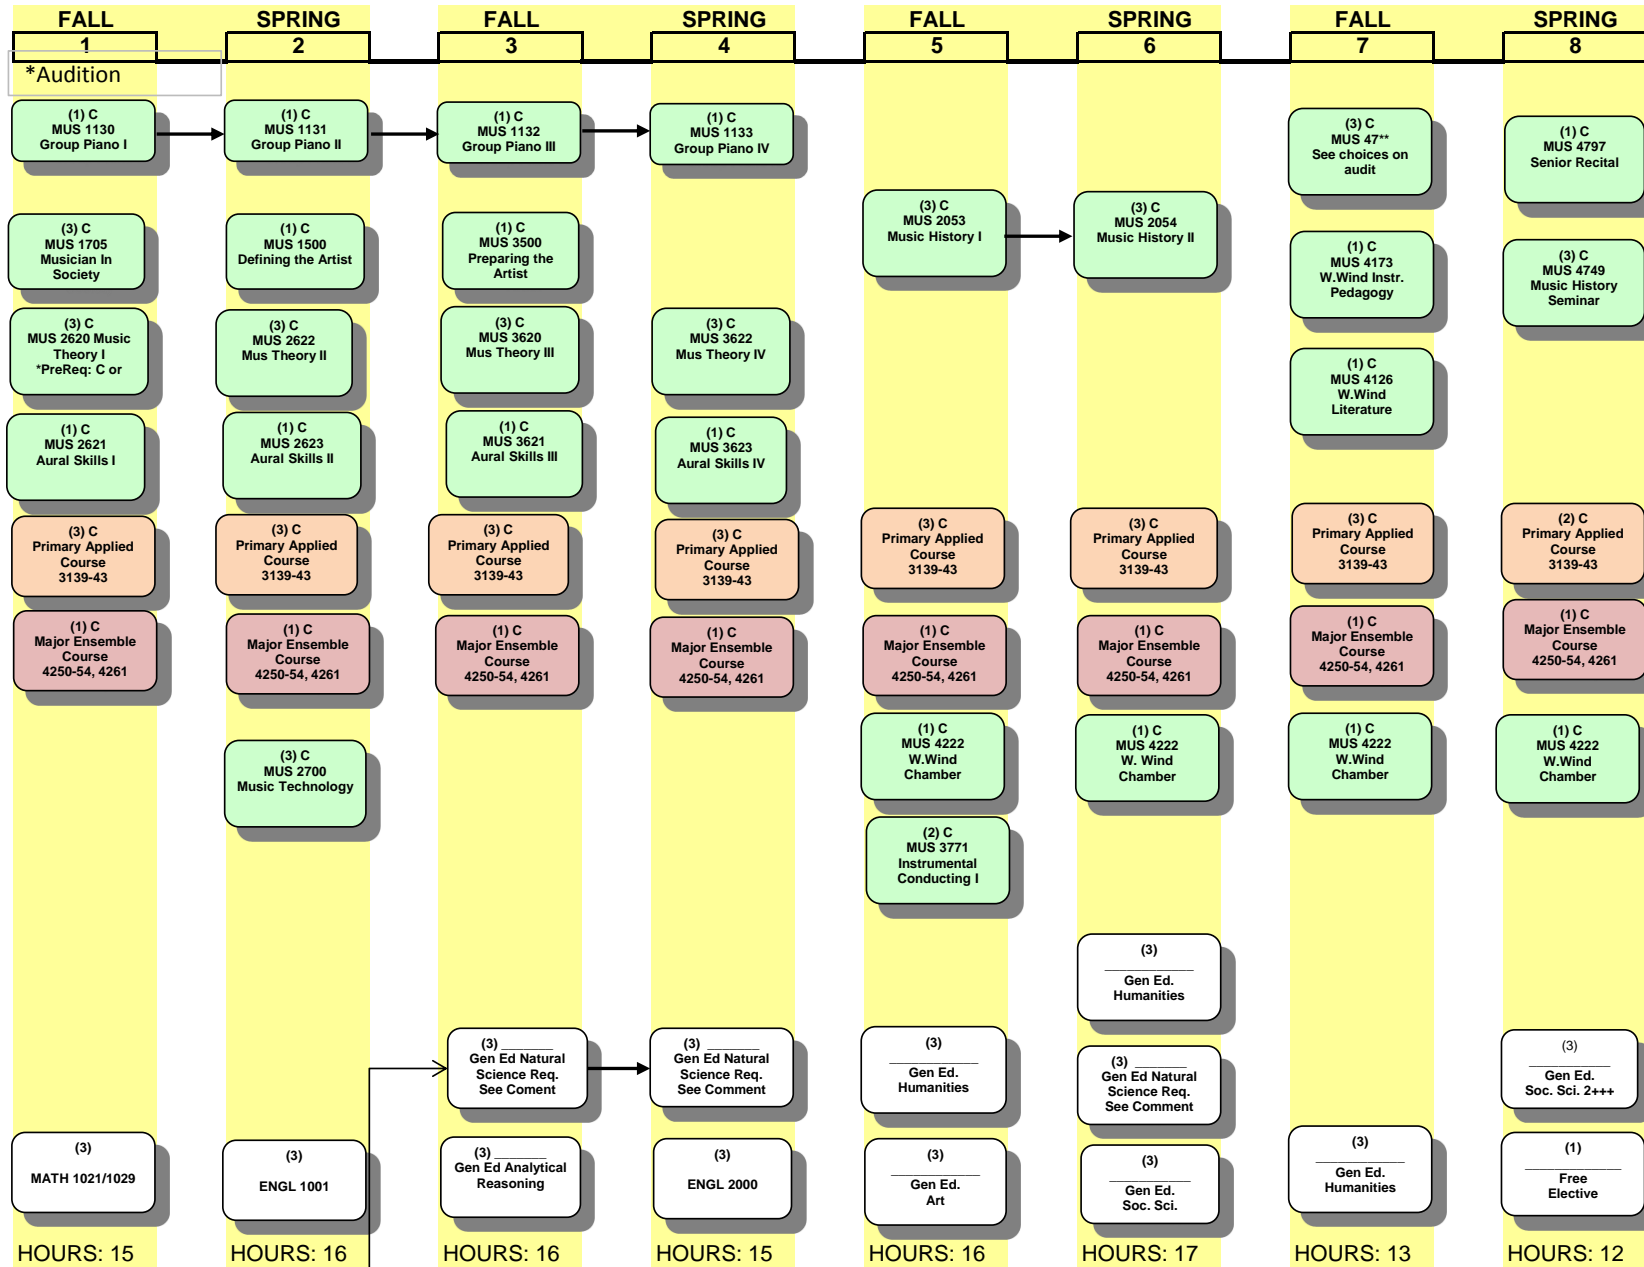

BM- MUSIC-Woodwinds

Flowchart Legend

Credit Required
Gen Ed Nat Sci; 1 seq Phys or Life Science, 1 add'l course
in opposite choice from sequence

(X) where X is the number of credit hours