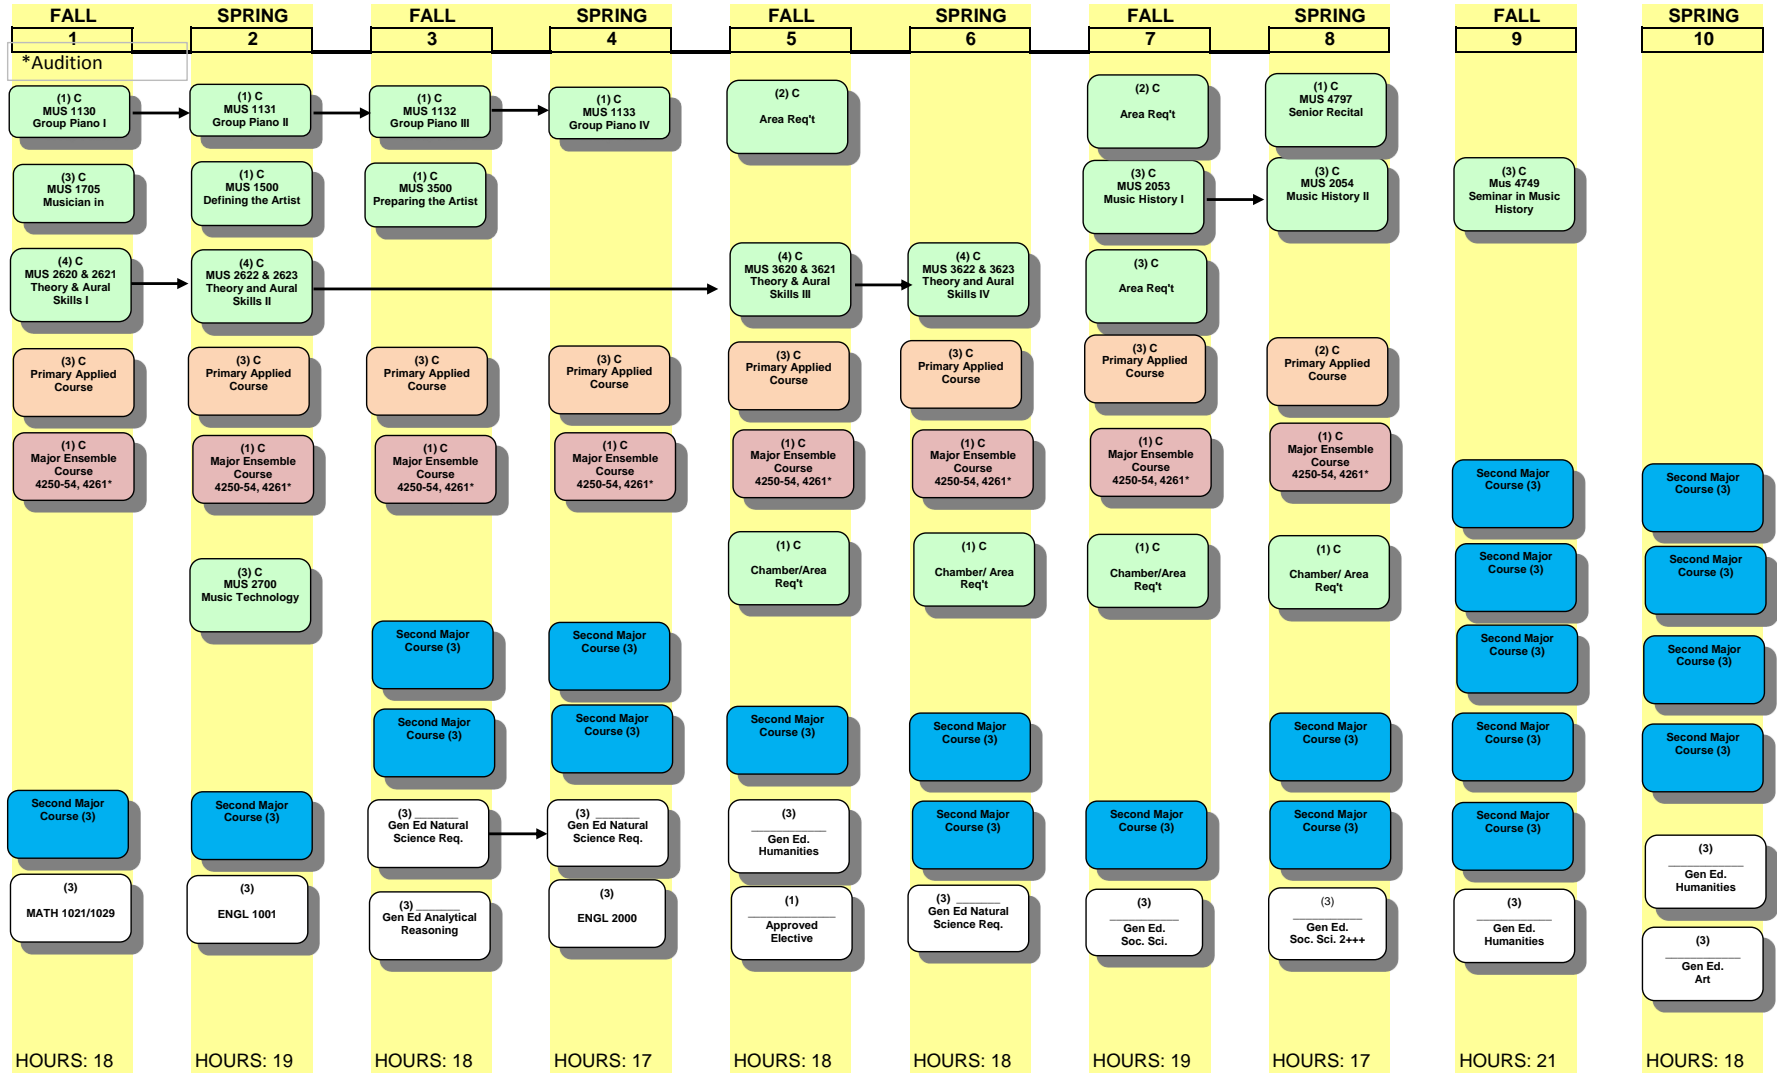

**General Catalog 2017-2018**

Where 2nd Mj is 63 Unique Hours \* MDA cannot guarantee hours needed for second major. Students must discuss with appropriate college for exact requirements of second major.

**BM- DBL MJ**  
Instrumental

College of Music & Dramatic  
Arts

**YEAR 5**

Flowchart Legend