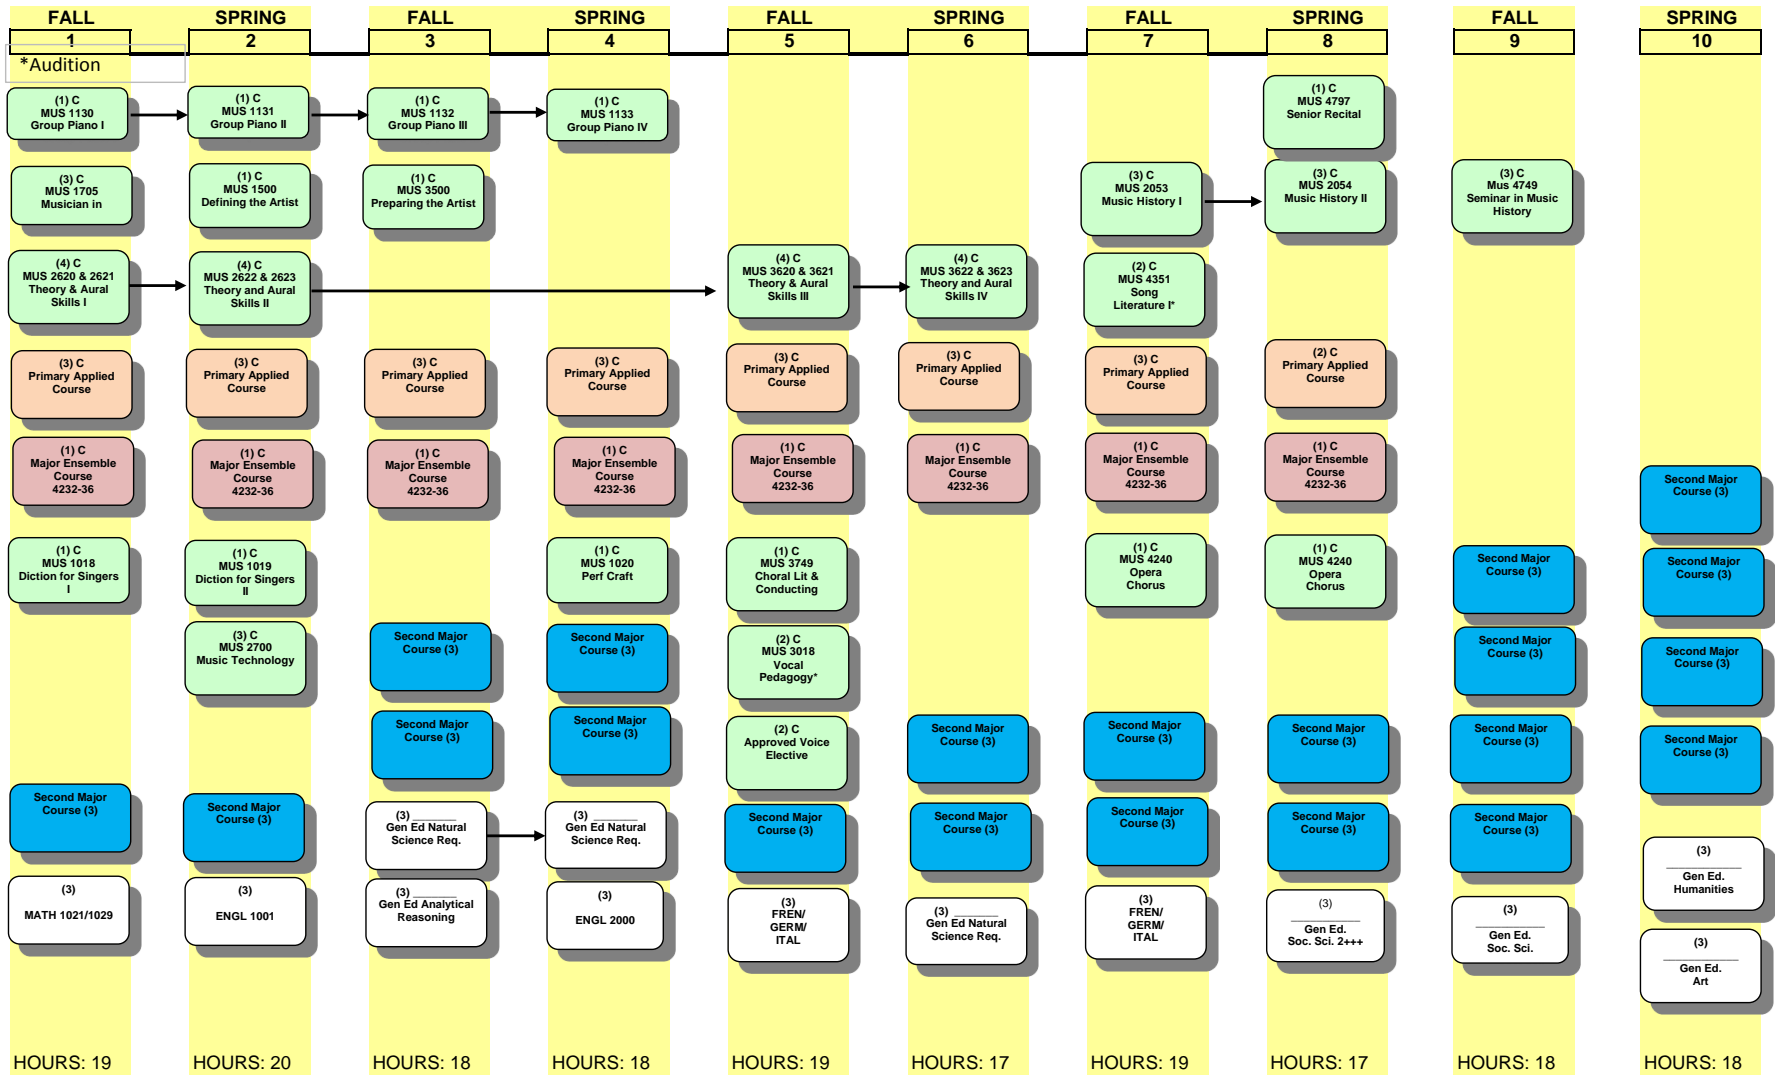

**General Catalog 2017-2018**

Where 2nd Mj is 63 Unique Hours \* MDA cannot guarantee hours needed for second major. Students must discuss with appropriate college for exact requirements of second major.

**BM- DBL MJ**  
Voice

**College of Music & Dramatic Arts**

**YEAR 5**

Flowchart Legend